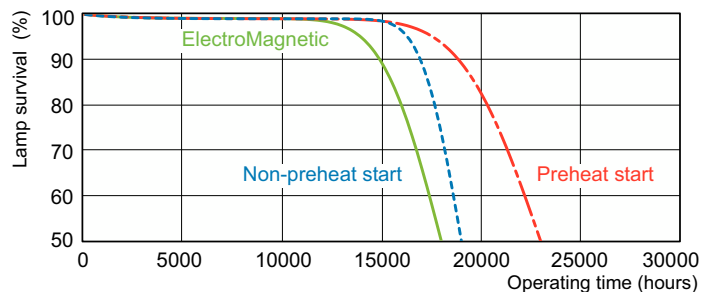

Fotometriske data

Spectral Power Distribution Colour - MASTER TL-D Super 80 18W/827 1SL/25

Levetid

Life Expectancy Diagram - MASTER TL-D Super 80 18W/827 1SL/25

Life Expectancy Diagram - MASTER TL-D Super 80 18W/827 1SL/25