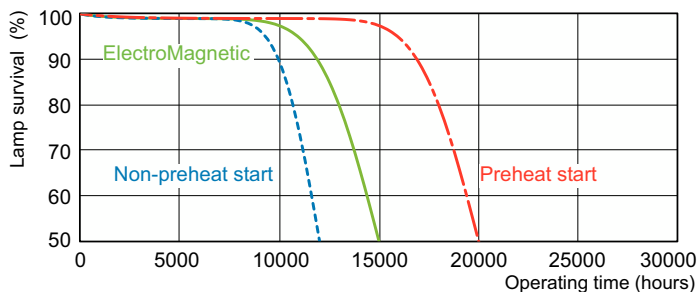

Fotometriske data

Spectral Power Distribution Colour - MASTER TL-D Super 80 18W/827 1SL/25

Levetid

Life Expectancy Diagram - MASTER TL-D Super 80 18W/827 1SL/25

Life Expectancy Diagram - MASTER TL-D Super 80 18W/827 1SL/25